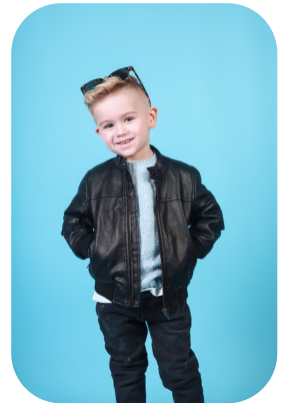

Jesur Ahmed Ismail

Age: 0-5	Height: 3ft2inch	Eye Colour: Blue	Accent: London
Gender:M	Weight: 13kg	Bust: 21	
Location: Britain North	Shoe Size: 8.UK	Hips: 20.5	
Drives: No	Hair Color: Blonde		

Talents
CHILD MODELLING, EXTRAS