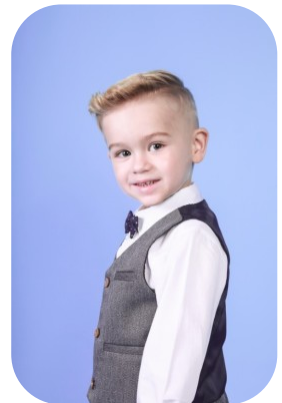

Jesur Ahmed Ismail

Age: 0-5	Height: 3ft2inch	Eye Colour: Blue	Accent: London
Gender:M	Weight: 13kg	Bust: 21	
Location: Britain North	Shoe Size: 8.UK	Hips: 20.5	
Drives: No	Hair Color: Blonde		

Talents
CHILD MODELLING, EXTRAS